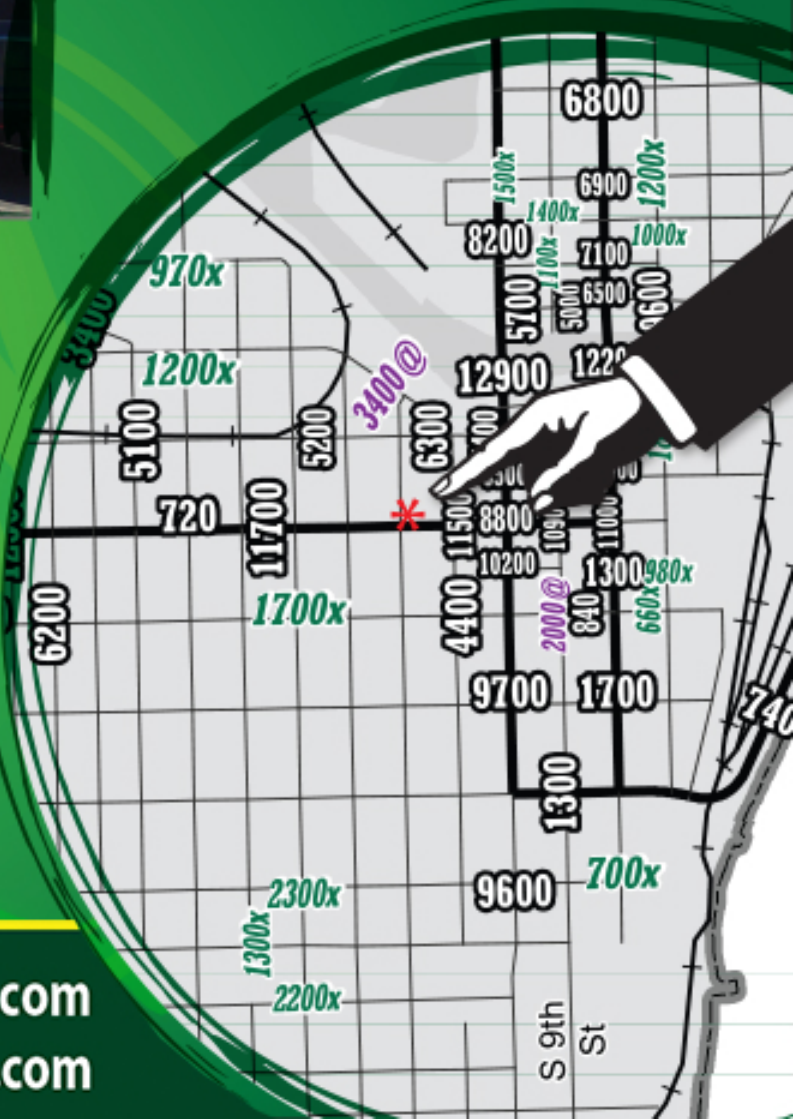

# ADVERTISE HERE

**Get 24/7 Exposure  
For Only \$20/Day**

**Ideally Located at 12th & Washington**

**SIGN ME UP**  
*Relax I'VE GOT THIS*  
Advertise Here - 920-698-1221

12'

24'

*In 2008, the Annual Average Traffic Count for this location was 10,400 vehicles per day!*